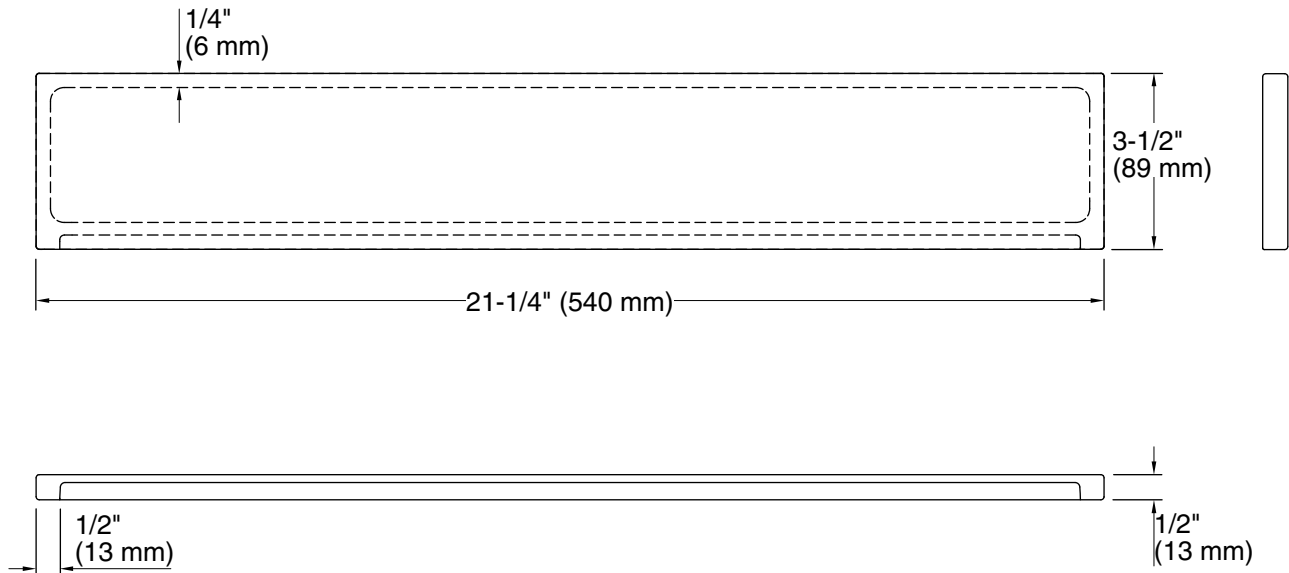

**Solid/Expressions®**  
Bathroom Vanity Top - Side Splash  
**K-5451**

**Features**

- For use with KOHLER Solid/Expressions solid-surface vanity tops.
- Includes one panel.
- Optional backsplashes available (sold separately).

### Technical Information

All product dimensions are nominal.  
Installation: Vanity top/ITB